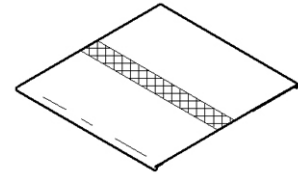

DDU0613

Seat upholstery with central Velcro® band
(soft band)

560 grams (including Velcro® bands and fixations)