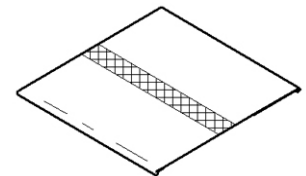

DDU0613

Seat upholstery with central Velcro® band
(soft band)

560 grams (including Velcro® bands and fixations)

DDU0614

Seat upholstery with lateral Velcro® bands
(rough bands)

560 grams (including Velcro® bands and fixations)

Footrest

Footplate

DDU1562 DDU1563	Two pieces footrest, plastic, set to the front or to the back	
<i>580 grams the pair (incl. fixations)</i>		
DDU1564 DDU1565	Two pieces footrest angle adjustable, set to the front or to the back	
<i>900 grams the pair (incl. fixations)</i>		
DDU1578 DDU1579	Two pieces carbon footplates, set to the front or to the back	
<i>740 grams the pair (incl. fixations)</i>		
DDU1566 DDU1567	One piece footrest flip-up, angle adjustable, fixed on one side when folded, set to the back or to the front	
<i>850 grams (incl. fixations)</i>		
DDU1571	One piece footrest flip-up Teddy Bear, angle adjustable, fixed on one-side when folded, set to the back	
<i>Small: 750 grams (incl. fixations) Big: 680 grams (incl. fixations)</i>		
DDU1539	Foot strap	
<i>120 grams (without fixations)</i>		